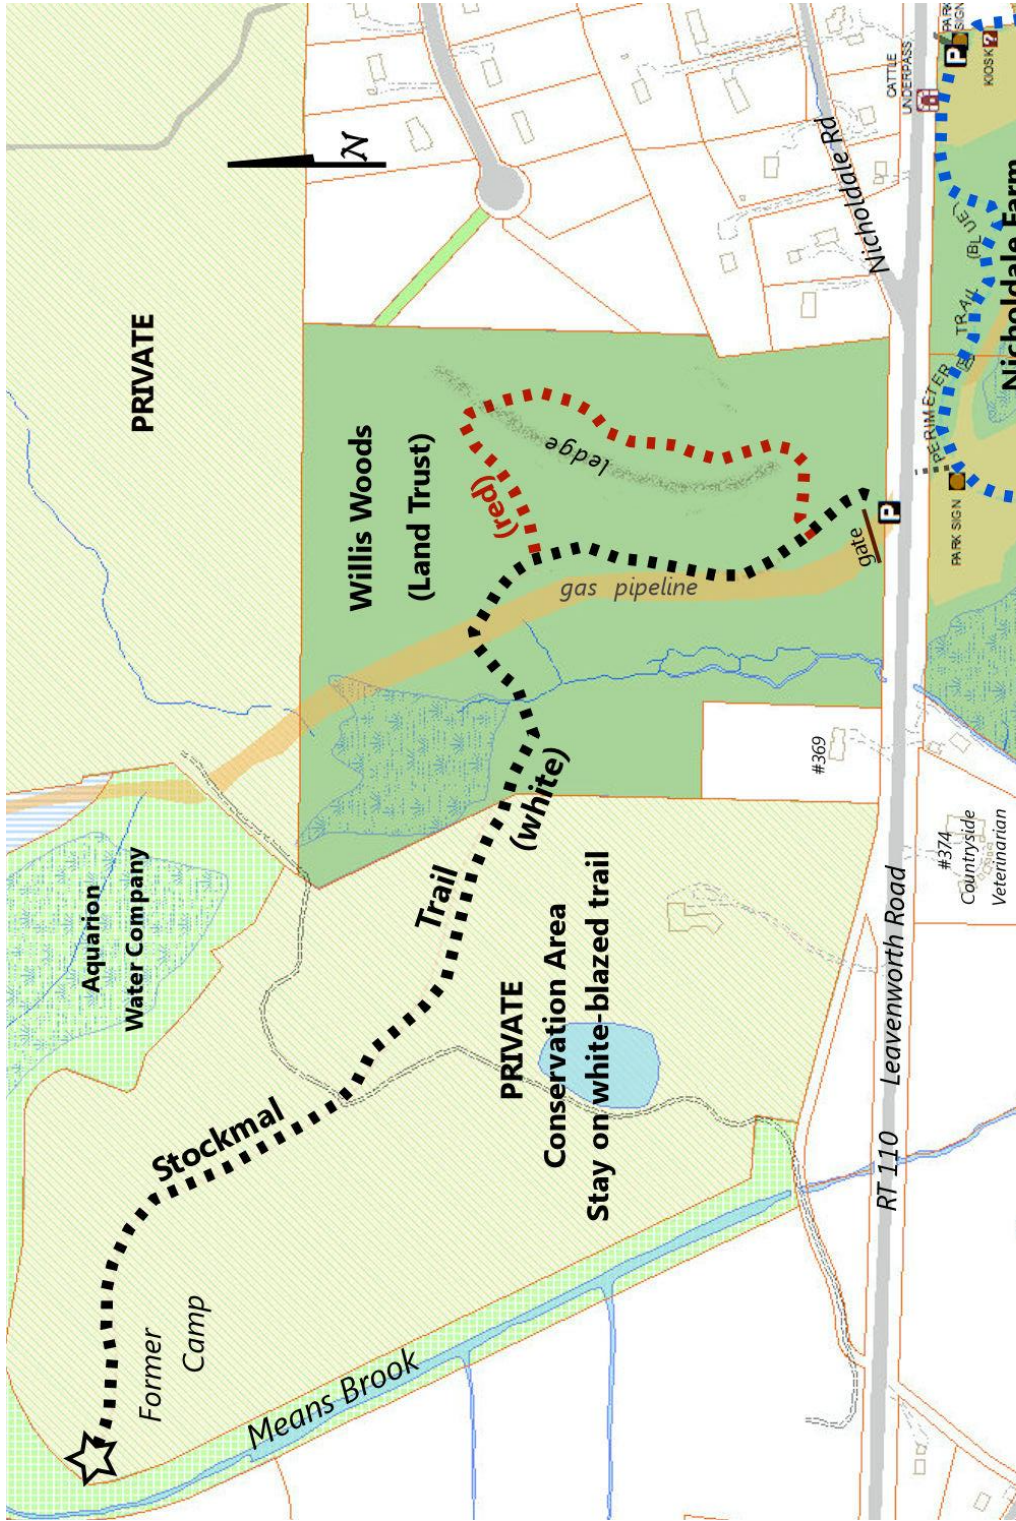

# Stockmal Trail at Willis Woods

Shelton Land Conservation Trust

**Willis Woods - Shelton Land Conservation Trust** ([sheltonlandtrust.org](http://sheltonlandtrust.org))

Stockmal Trail (blazed white): 0.7 mile

Red Trail: 0.3 mile

Round-trip hike using Red Trail on return: 1.5 mile

**Notice:** A portion of Stockmal Trail passes through private property under a conservation/pedestrian easement. Please stay on the blazed trail and wear bright colors during archery hunting season.

Stockmal Trail is maintained by the Shelton Trails Committee ([sheltonconservation.org](http://sheltonconservation.org))