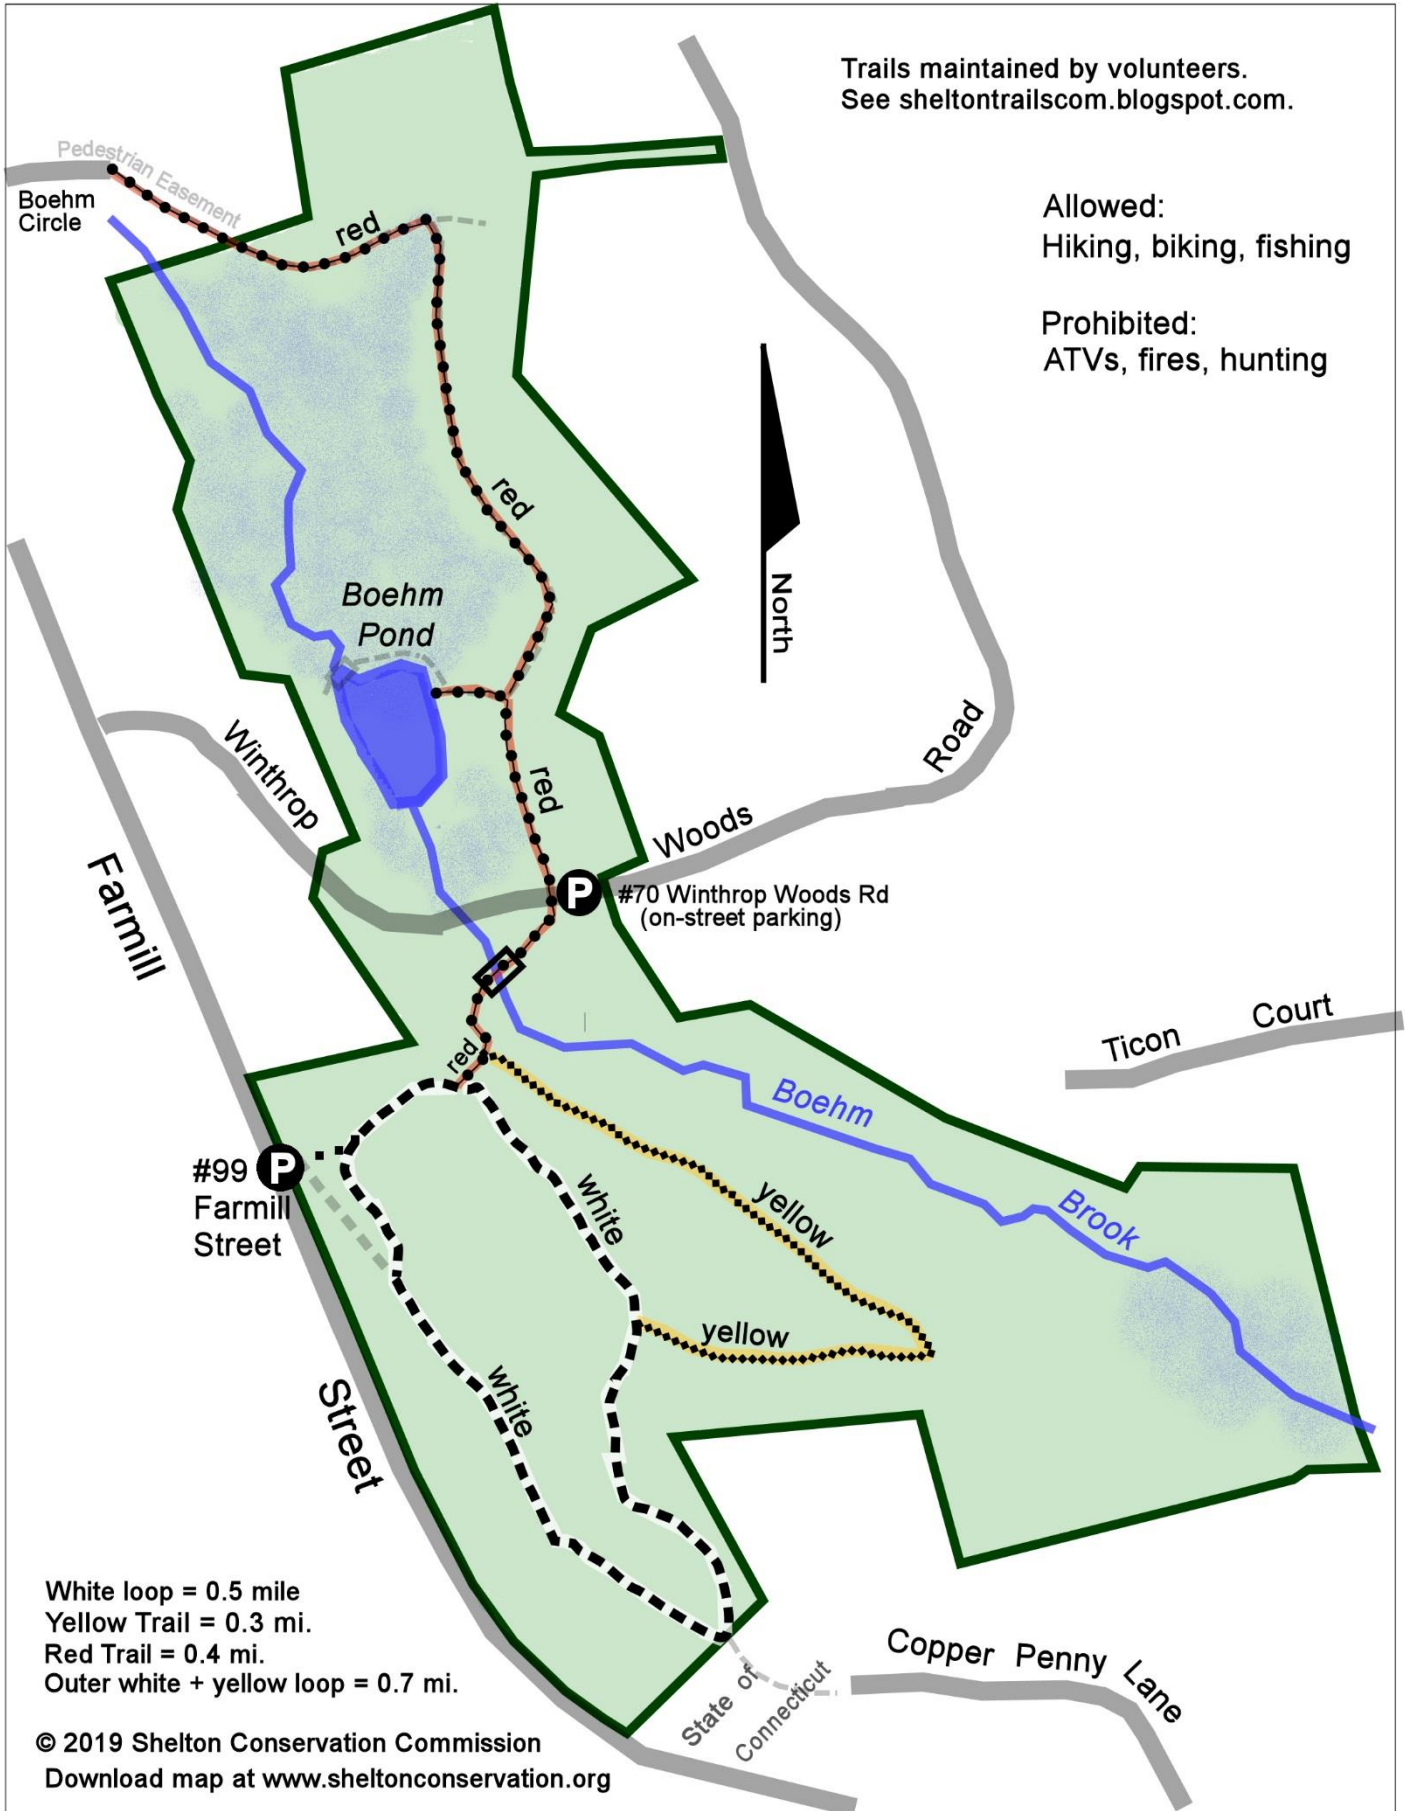

Boehm Pond Trails - Farmill Street

Trails maintained by volunteers.
See sheltontrails.com.blogspot.com.

- Allowed:
Hiking, biking, fishing
- Prohibited:
ATVs, fires, hunting

White loop = 0.5 mile
Yellow Trail = 0.3 mi.
Red Trail = 0.4 mi.
Outer white + yellow loop = 0.7 mi.