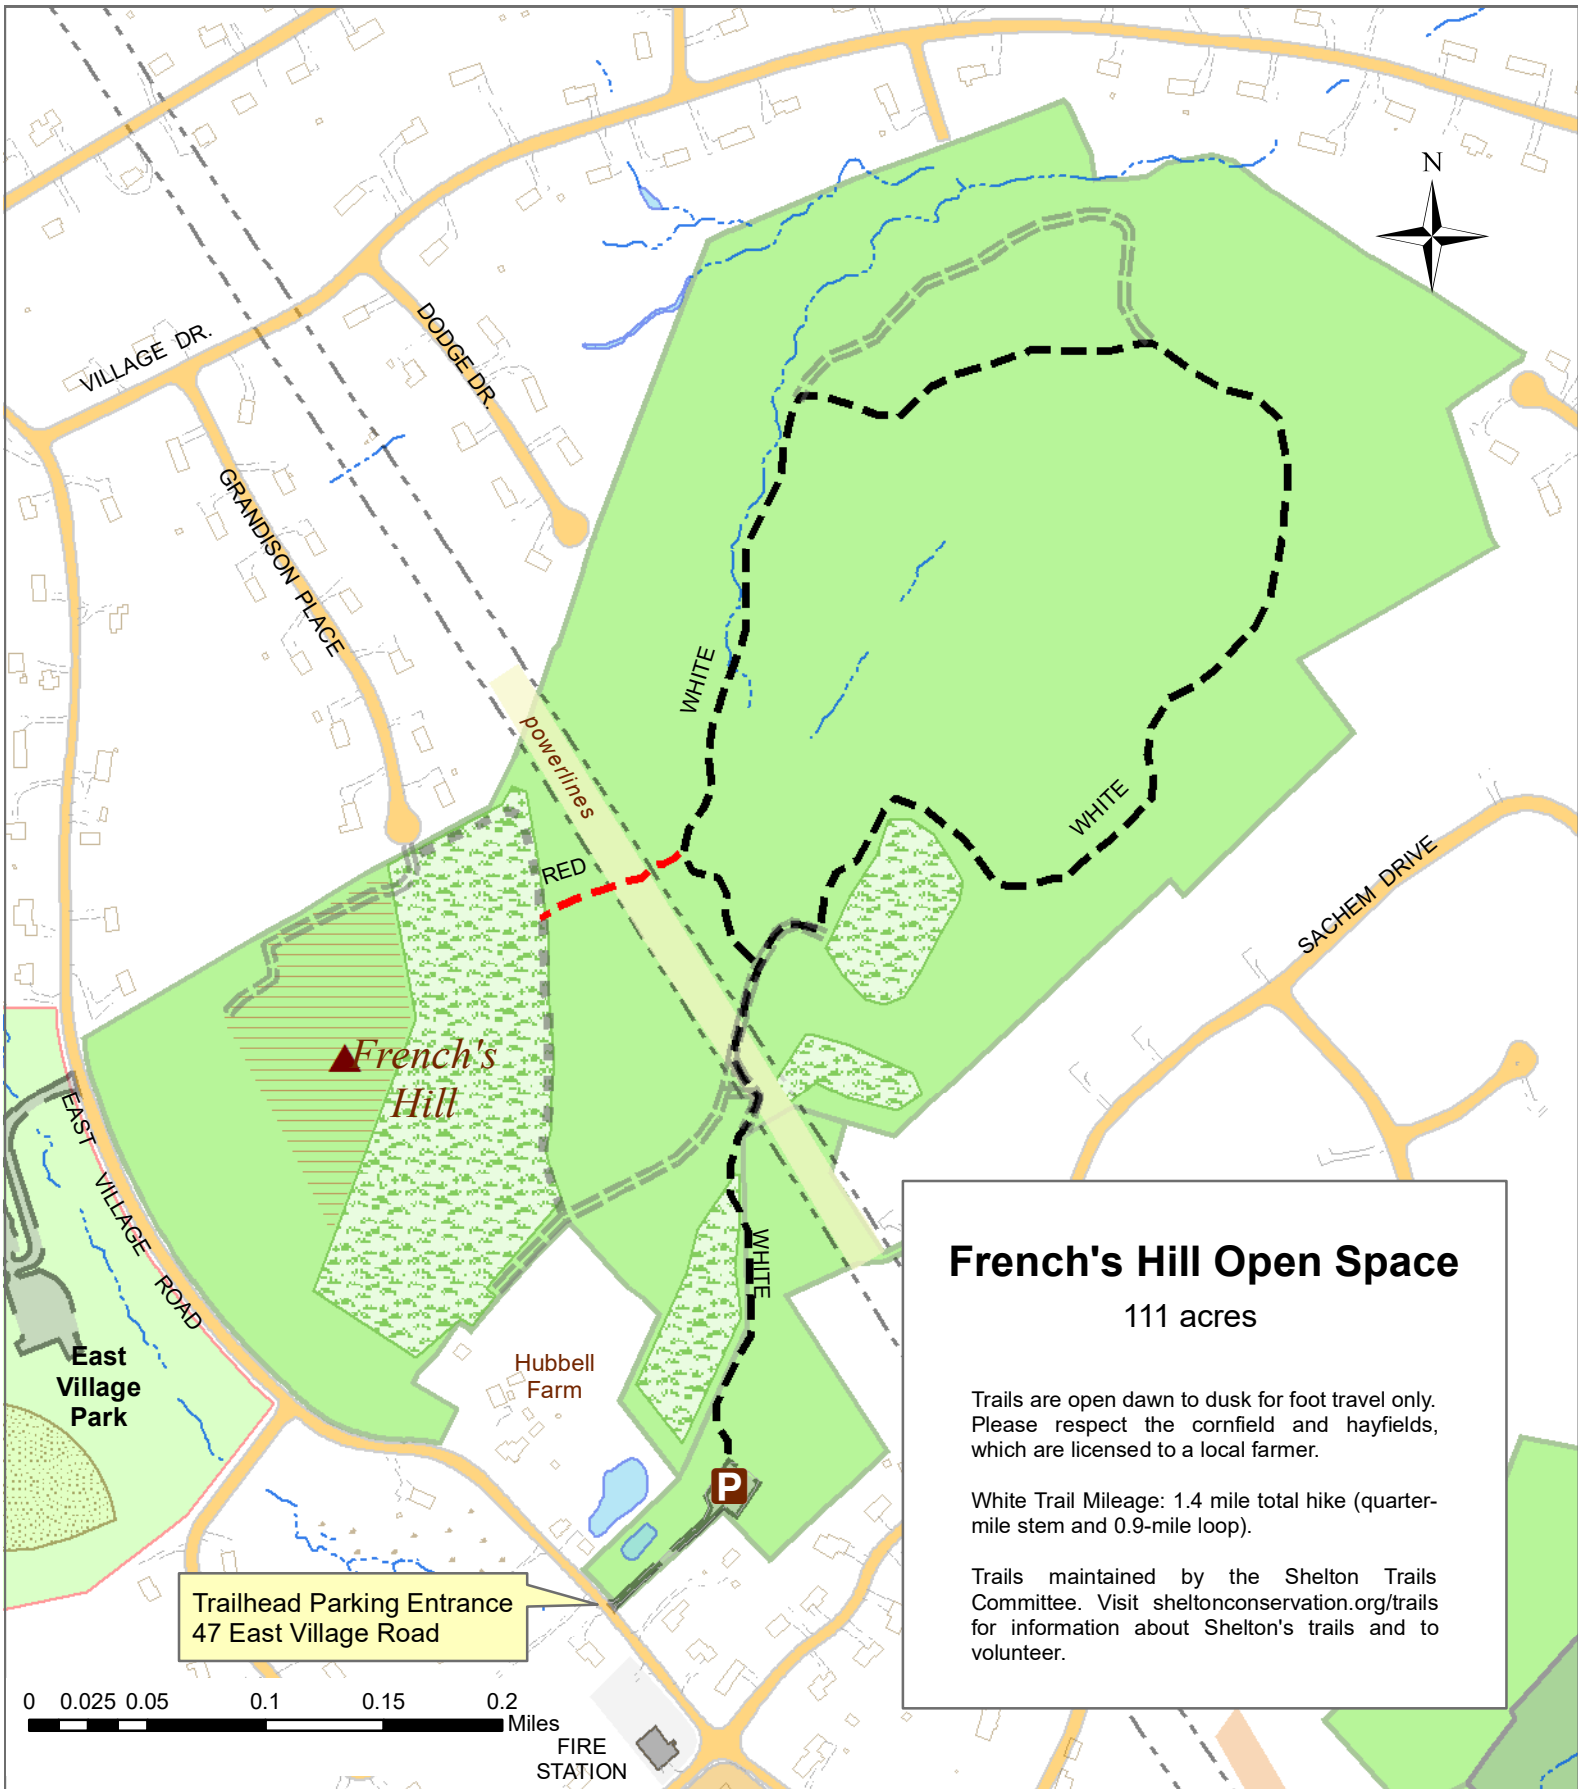

French's Hill Open Space

Shelton, Connecticut

French's Hill Open Space

111 acres

Trails are open dawn to dusk for foot travel only. Please respect the cornfield and hayfields, which are licensed to a local farmer.

White Trail Mileage: 1.4 mile total hike (quarter-mile stem and 0.9-mile loop).

Trails maintained by the Shelton Trails Committee. Visit sheltonconservation.org/trails for information about Shelton's trails and to volunteer.